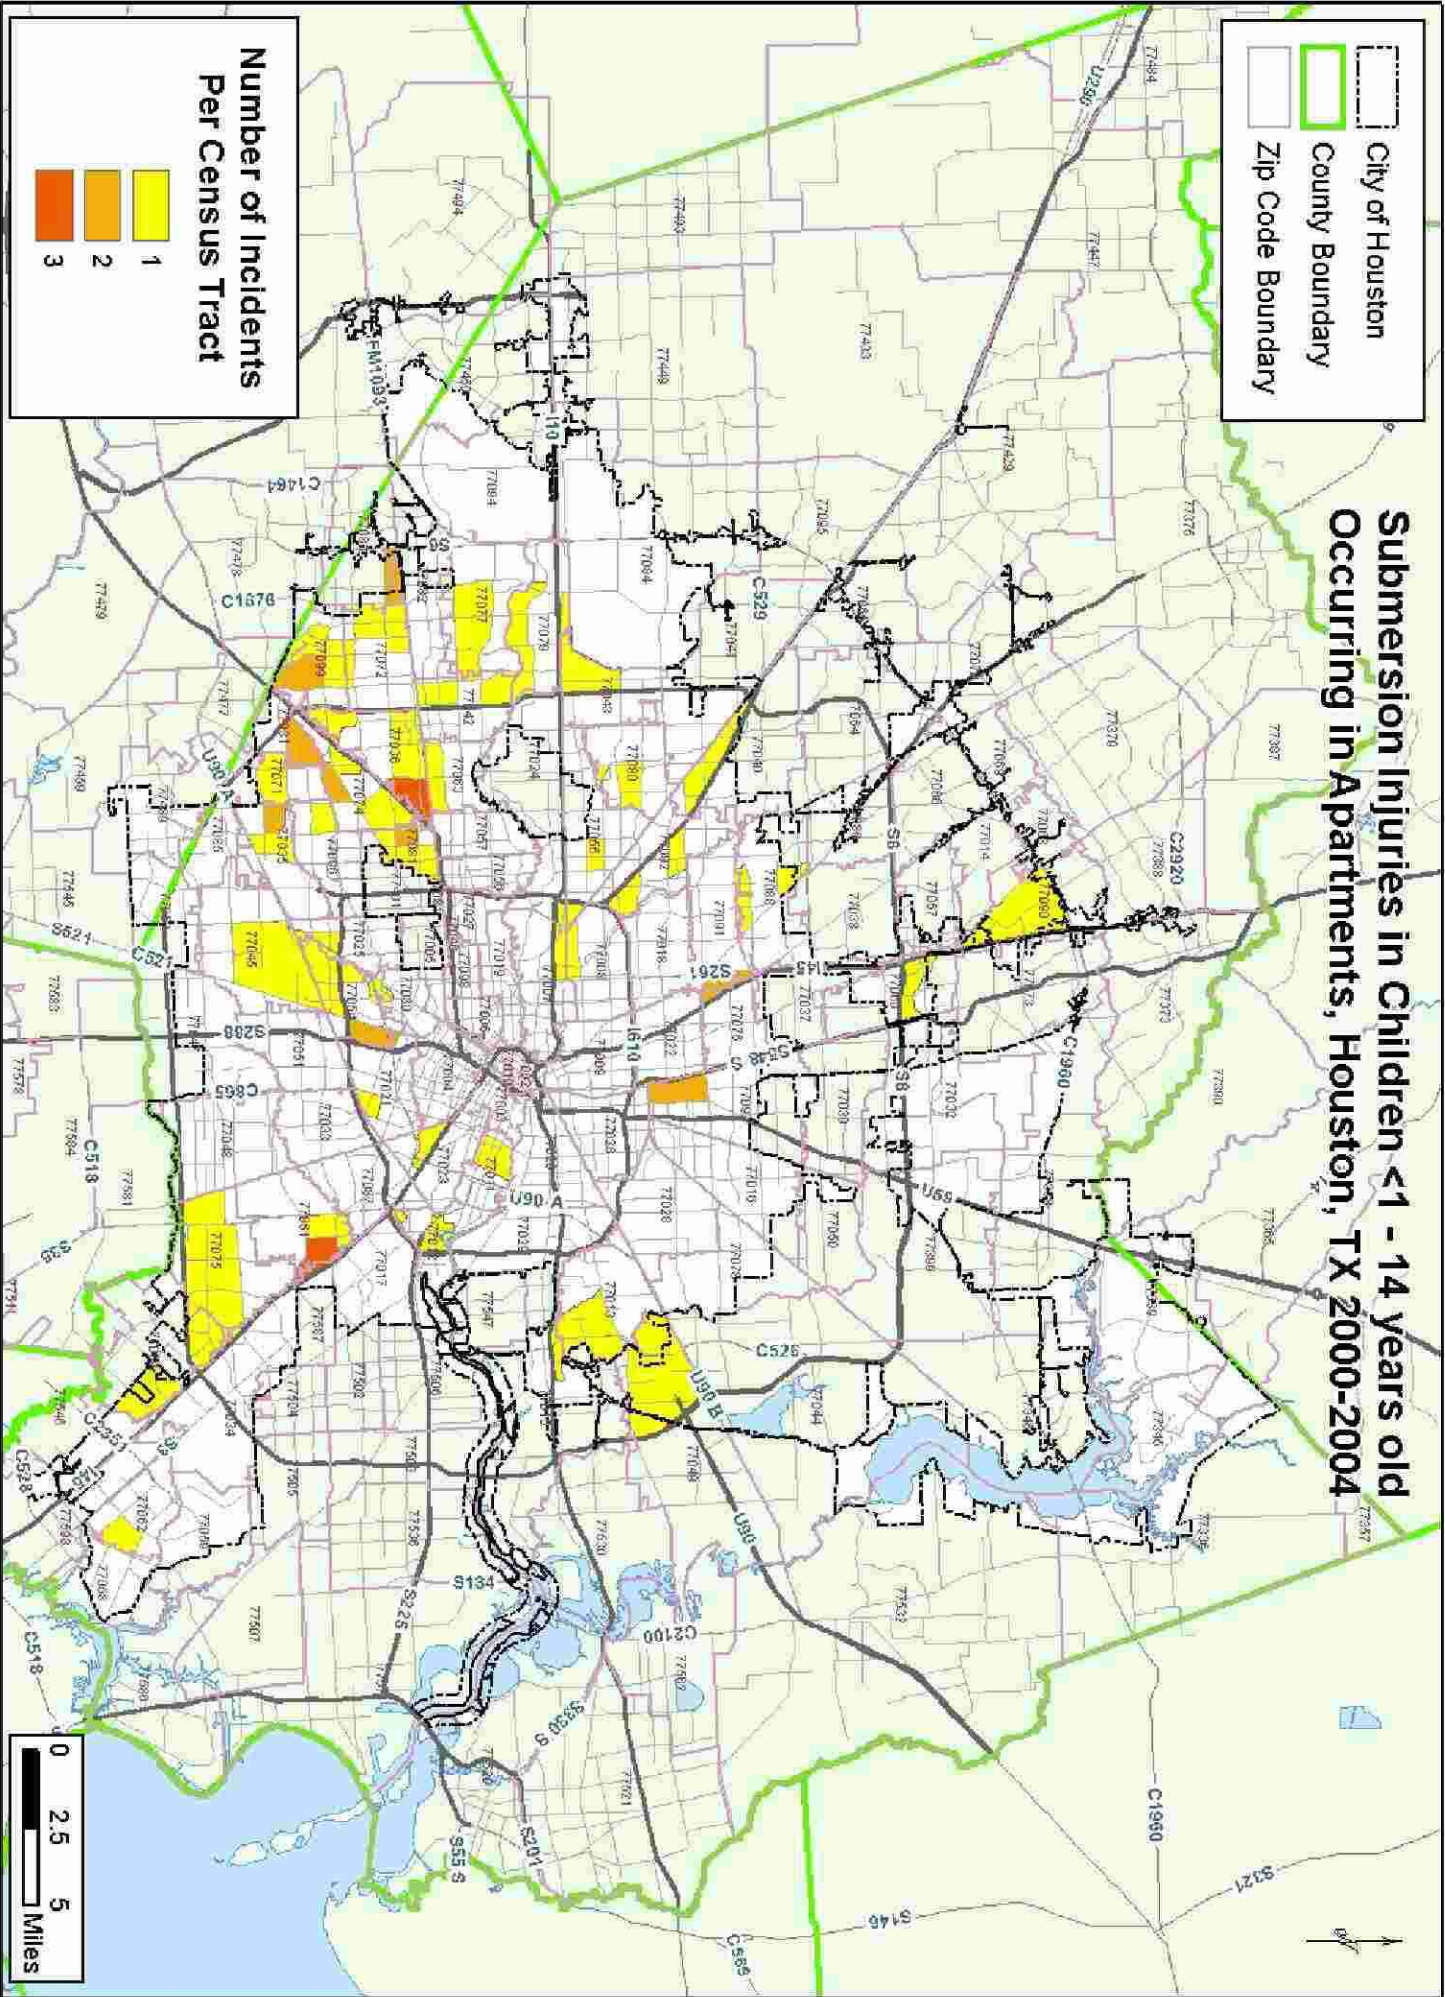

Submersion Injuries in Children <1 - 14 years old Occurring in Apartments, Houston, TX 2000-2004

- City of Houston
- County Boundary
- Zip Code Boundary

**Number of Incidents
Per Census Tract**

- 1
- 2
- 3